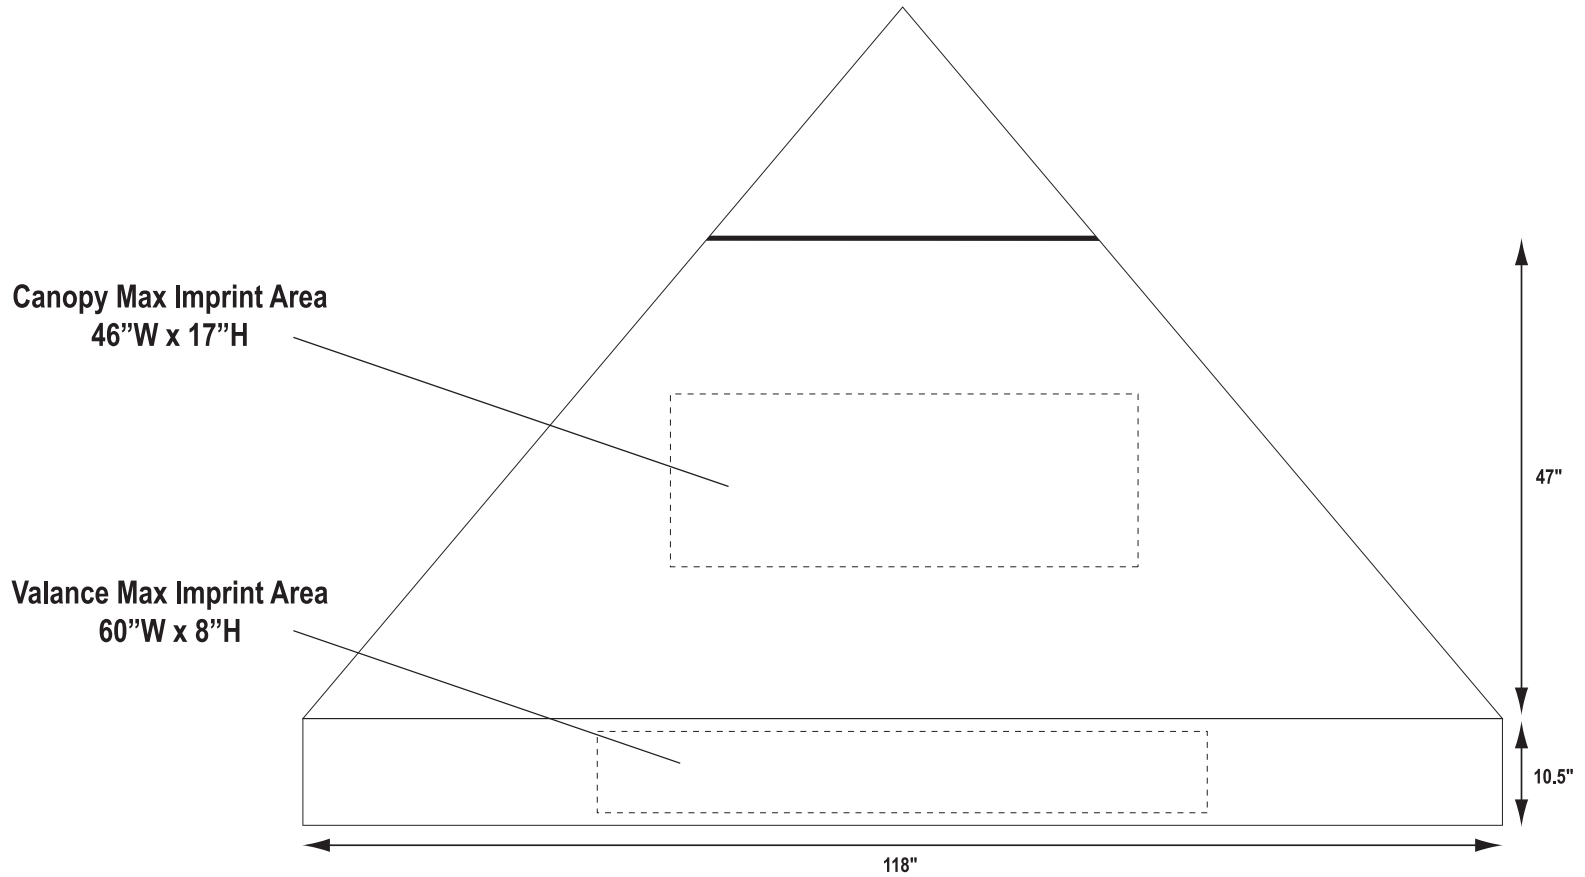

**STOCK CANOPY COLORS**

- White
- Black
- Yellow - PMS 129
- Red - PMS 1797
- Royal Blue - PMS 2728
- Orange - PMS 804
- Green - PMS 3425

**STOCK IMPRINT COLORS**

- Red-PMS 186
- Gold-PMS 1235
- Royal Blue-PMS 287
- White
- Black
- Cardinal Red-PMS 208
- Maroon-PMS 7428
- Orange-PMS 172
- Maize-PMS 109
- Old Gold-PMS 139
- Kelly Green-PMS 349
- Dark Green-PMS 553
- Shark Teal-PMS 321
- Columbia-PMS 2718
- Navy Blue-PMS 2767
- Purple-PMS 267
- Brown-PMS 440
- Grey-PMS Cool Grey 74
- Pink-PMS 217

• PMS colors are for reference only.  
 • Slight shifts from PMS color may occur due to dye lot variations.  
 • PMS Color matching is not guaranteed.

**Deluxe ShowStopper™ 10' Event Tent**

**DIGITAL IMPRINT**